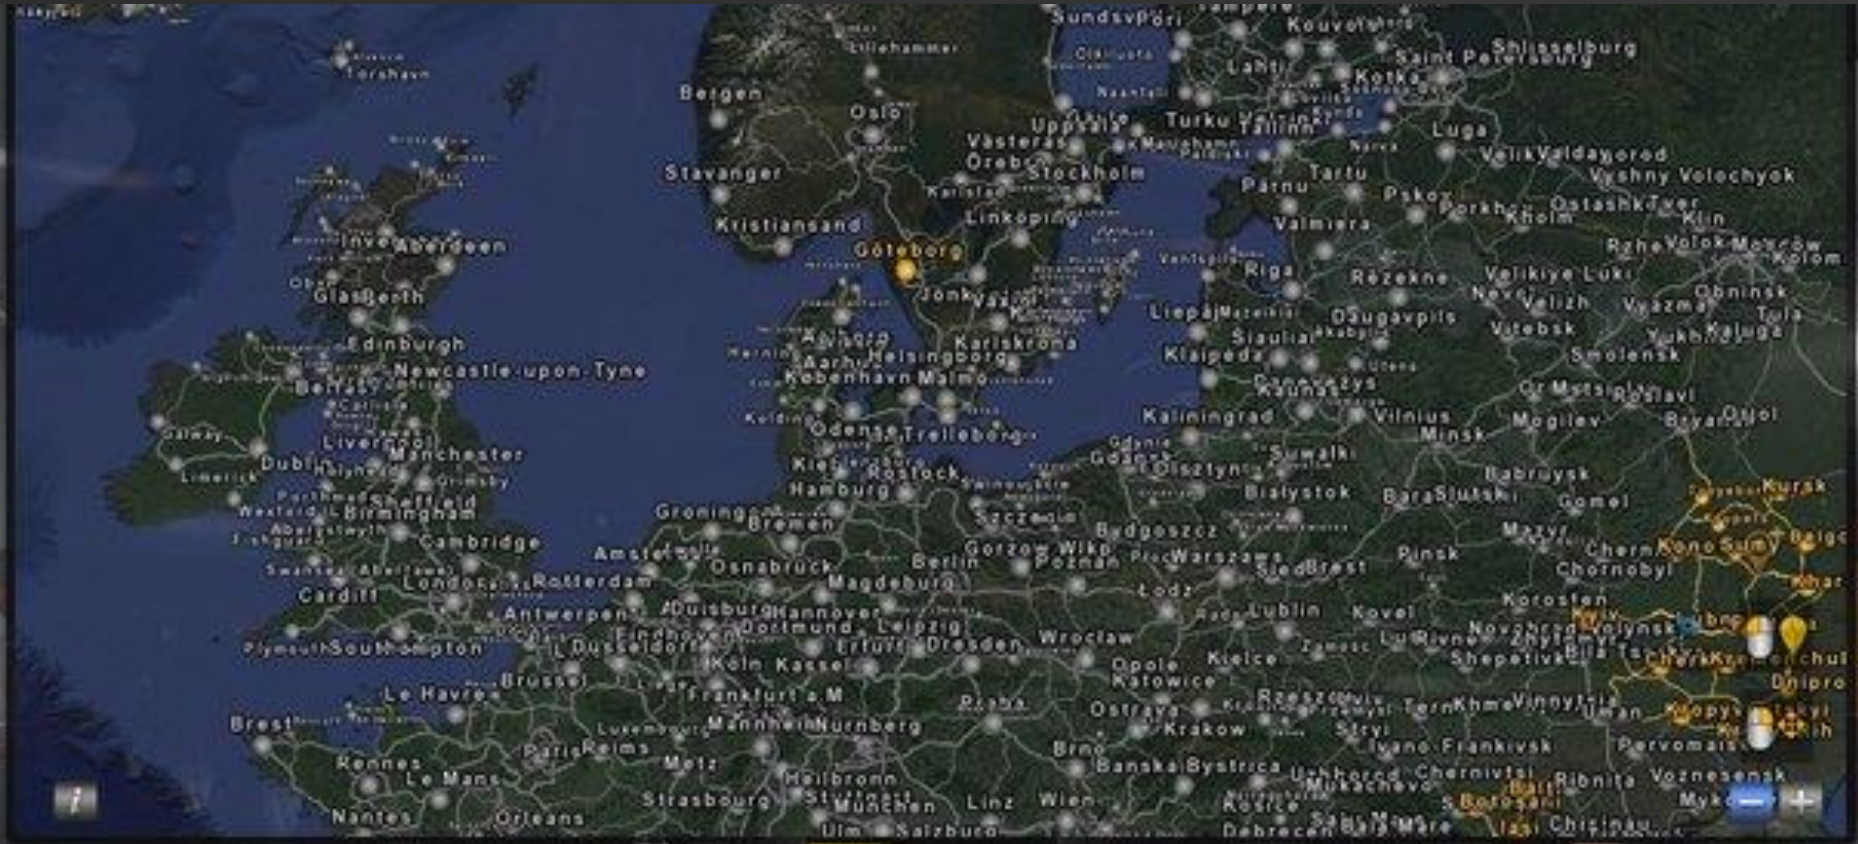

► Funktionsbeschreibung:

- Ziele: Frachten abliefern, Firmen bzw. unternehmen aufbauen, Welt erkunden, LKWs aufrüsten